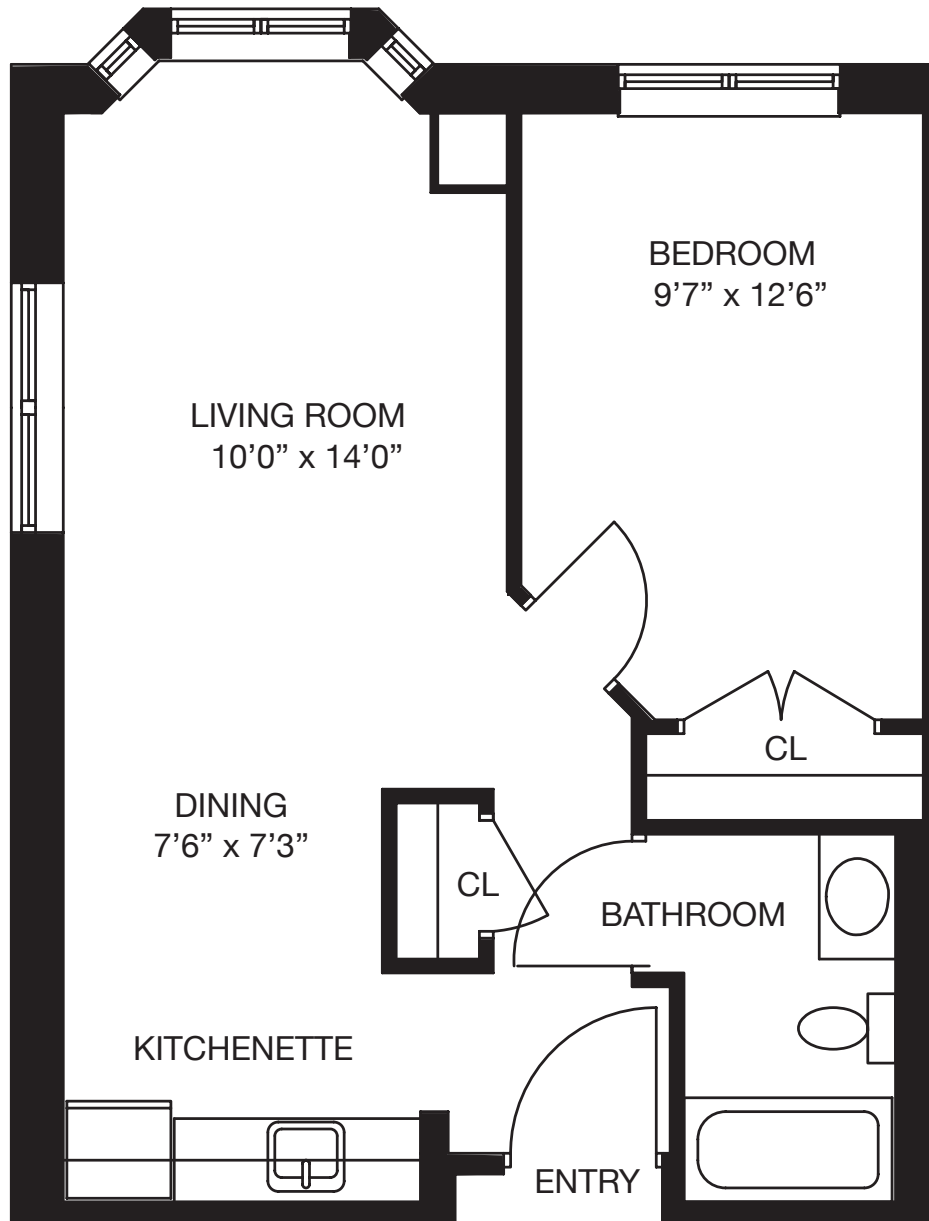

The Gardenia

579 square feet

Meadowlands
A VIVA RETIREMENT COMMUNITY